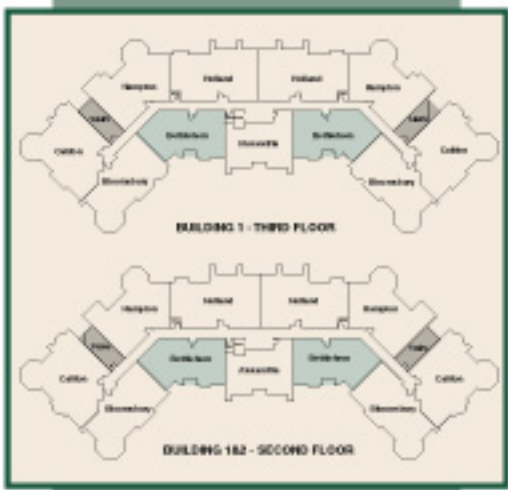

Although all illustrations, specifications and dimensions are believed correct at the time of publication, accuracy cannot be guaranteed. The right is reserved to make changes without notice or obligation. Windows, doors and ceilings may vary on the options and elevations selected. Optional items indicated are available at additional cost. Artist's renderings are for representational purposes only and may not exactly depict the model as built. Consult your sales representative for details.