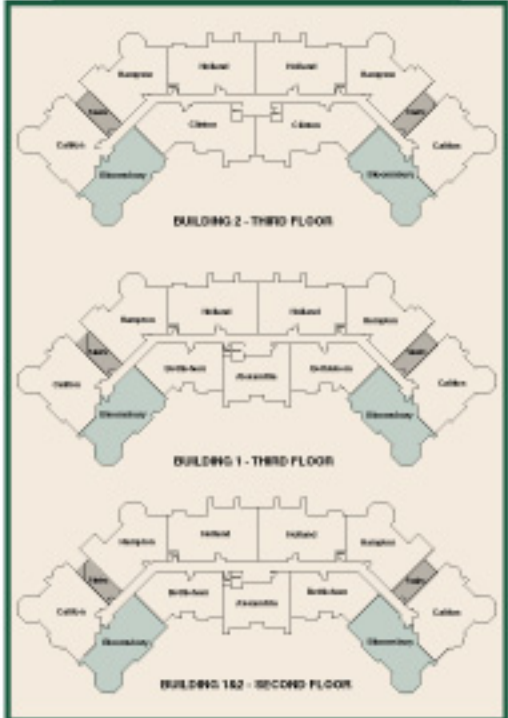

Although all illustrations, specifications and dimensions are believed correct at the time of publication, accuracy cannot be guaranteed. The right is reserved to make changes without notice or obligation. Windows, doors and ceilings may vary on the options and elevations selected. Optional items indicated are available at additional cost. Artist's renderings are for representational purposes only and may not exactly depict the model as built. Consult your sales representative for details.

B-2 | January 2007