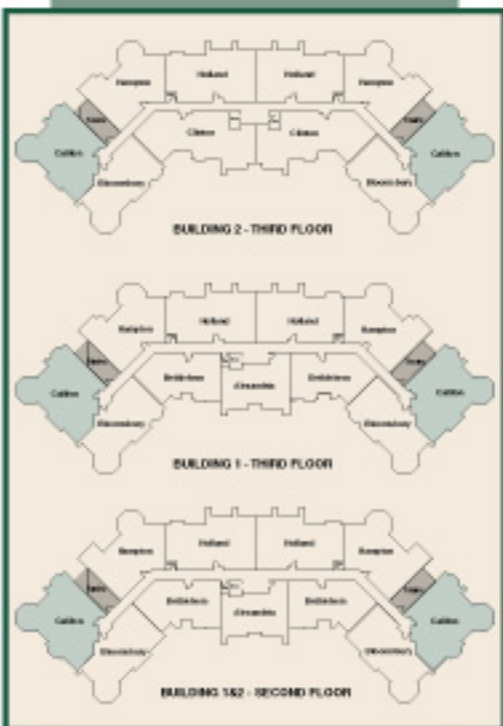

CALIFON

1552 Square Feet • 3 Bedrooms, 2 Baths

Country Classics
Legacy
at
READINGTON

Although all illustrations, specifications and dimensions are believed correct at the time of publication, accuracy cannot be guaranteed. The right is reserved to make changes without notice or obligation. Windows, doors and ceilings may vary on the options and elevations selected. Optional items indicated are available at additional cost. Artist's renderings are for representational purposes only and may not exactly depict the model as built. Consult your sales representative for details.

C-1 | January 2007

COUNTRY
CLASSICS