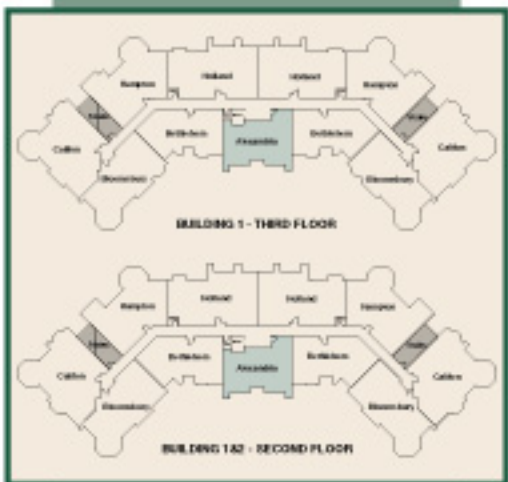

# ALEXANDRIA

1008 Square Feet • 1 Bedroom, 1½ Baths

Although all illustrations, specifications and dimensions are believed correct at the time of publication, accuracy cannot be guaranteed. The right is reserved to make changes without notice or obligation. Windows, doors and ceilings may vary on the options and elevations selected. Optional items indicated are available at additional cost. Artist's renderings are for representational purposes only and may not exactly depict the model as built. Consult your sales representative for details.

# HOLLAND

1421 Square Feet • 2 Bedrooms, 2 Baths

BUILDING 2 - THIRD FLOOR

BUILDING 1 - THIRD FLOOR

BUILDING 1&2 - SECOND FLOOR

BUILDING 1&2 - FIRST FLOOR

Although all illustrations, specifications and dimensions are believed correct at the time of publication, accuracy cannot be guaranteed. The right is reserved to make changes without notice or obligation. Windows, doors and ceilings may vary on the options and elevations selected. Optional items indicated are available at additional cost. Artist's renderings are for representational purposes only and may not exactly depict the model as built. Consult your sales representative for details.